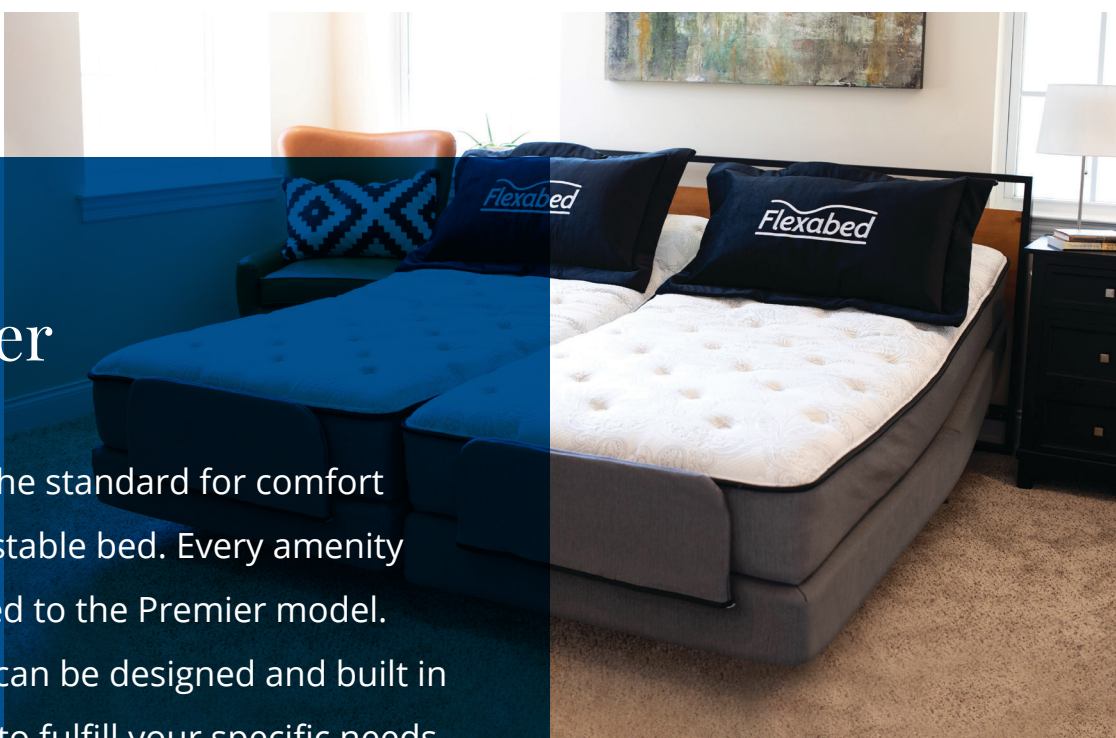

# Flexabed Premier

The Flexabed Premier sets the standard for comfort and convenience in an adjustable bed. Every amenity Flexabed offers can be added to the Premier model. This fully customizable bed can be designed and built in hundreds of configurations to fulfill your specific needs.

As the day winds down, relax in your new Flexabed Premier with a good book or your favorite movie. Either way, put up your feet and enjoy the contentment that comes from a day well spent.

A luxurious sleep is only moments away with Flexabed's dual timed massage featuring soothing, whisper quiet wave and pulse technology at your back and legs.

**With the Flexabed Premier, a good night's sleep lasts all day long.**

## *Every Premier comes with*

- a limited lifetime warranty.
- your choice of one-touch wireless or wired remote.
- whisper-quiet motors with optional dual timed massage and optional under-bed lighting.
- a 2 inch foundation profile, high-density, heavy duty padded base made with Advantech® material that will not warp, break or squeak. If you plan to add side rails, the Premier must be ordered with a 2 inch foundation profile.
- locking casters or leg pads.
- the ability to attach to existing headboards.
- a Premier mattress featuring a beautiful knit fabric quilt panel with a tack and jump pattern and a stylish knit border with designer taped edges. It is thicker and more luxurious than ever before. Choose from several different mattress constructions.
- user-programmed memory positions.
- optional Bluetooth connectivity which allows compatible smartphones the ability to control the bed.
- our highest quality adjustable bed for those who do not need the functionality to raise or lower vertically.