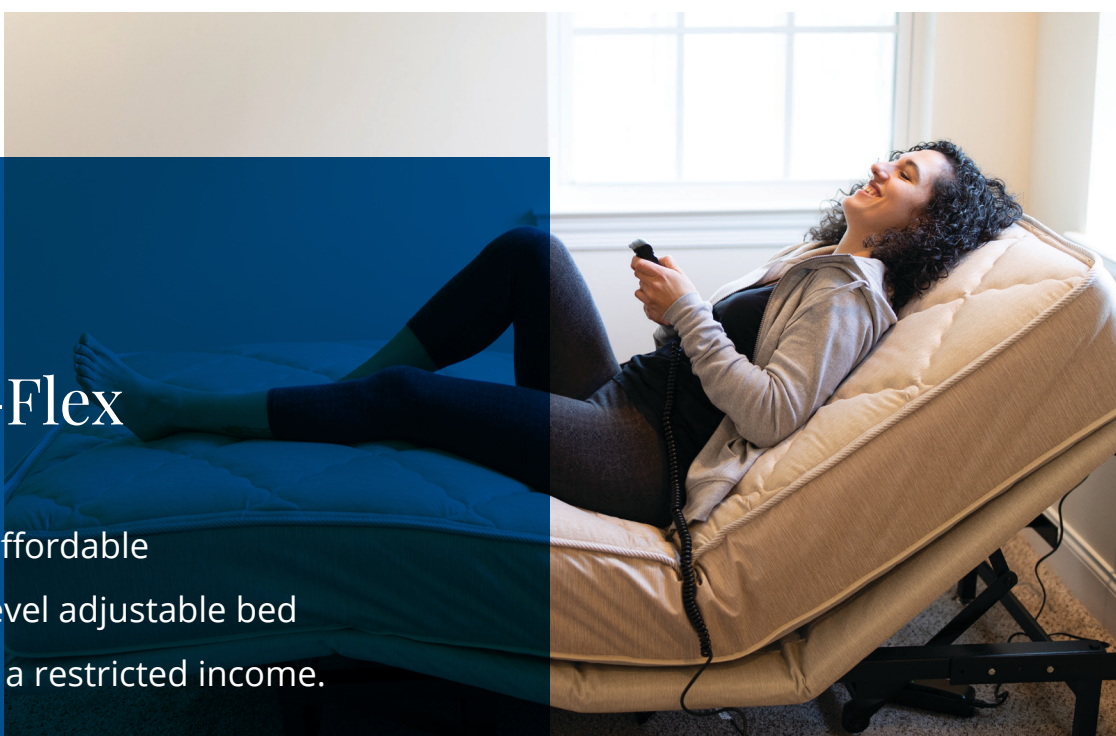

Flexabed Value-Flex

The Value-Flex is our most affordable adjustable bed. This entry-level adjustable bed is perfect for those living on a restricted income.

Forget the caffeine. Instead, wake up naturally from a deep, restful sleep. No sore muscles. No lingering sleepiness. Just the pleasure of being alert and ready to take on the day.

With the energy that comes from a great night's sleep, the day is yours. Play a round of golf or ride around on your bike — maybe even take a leisurely stroll around the block. Do whatever you like.

Because every Flexabed is hand-crafted using the highest-quality materials available, it supports the mattress — and you — perfectly. If you've been dreaming about discovering this kind of comfort in a bed, consider the Value-Flex adjustable bed.

You'll be amazed at how energized you feel all day.

Every Value-Flex comes with

- a five-year limited warranty.
- one-touch wired remote.
- whisper quiet motor technology.
- a 2 inch foundation profile, high-density, heavy duty padded base made with Advantech® material that will not warp, break or squeak.
- an innerspring mattress in your choice of soft, medium or firm construction.
- locking casters or leg pads.
- the ability to attach to existing headboards.
- The Value-Flex is available in several different standard sizes and lengths. See page 9 for a complete listing of specific bed dimensions and heights of the bed.